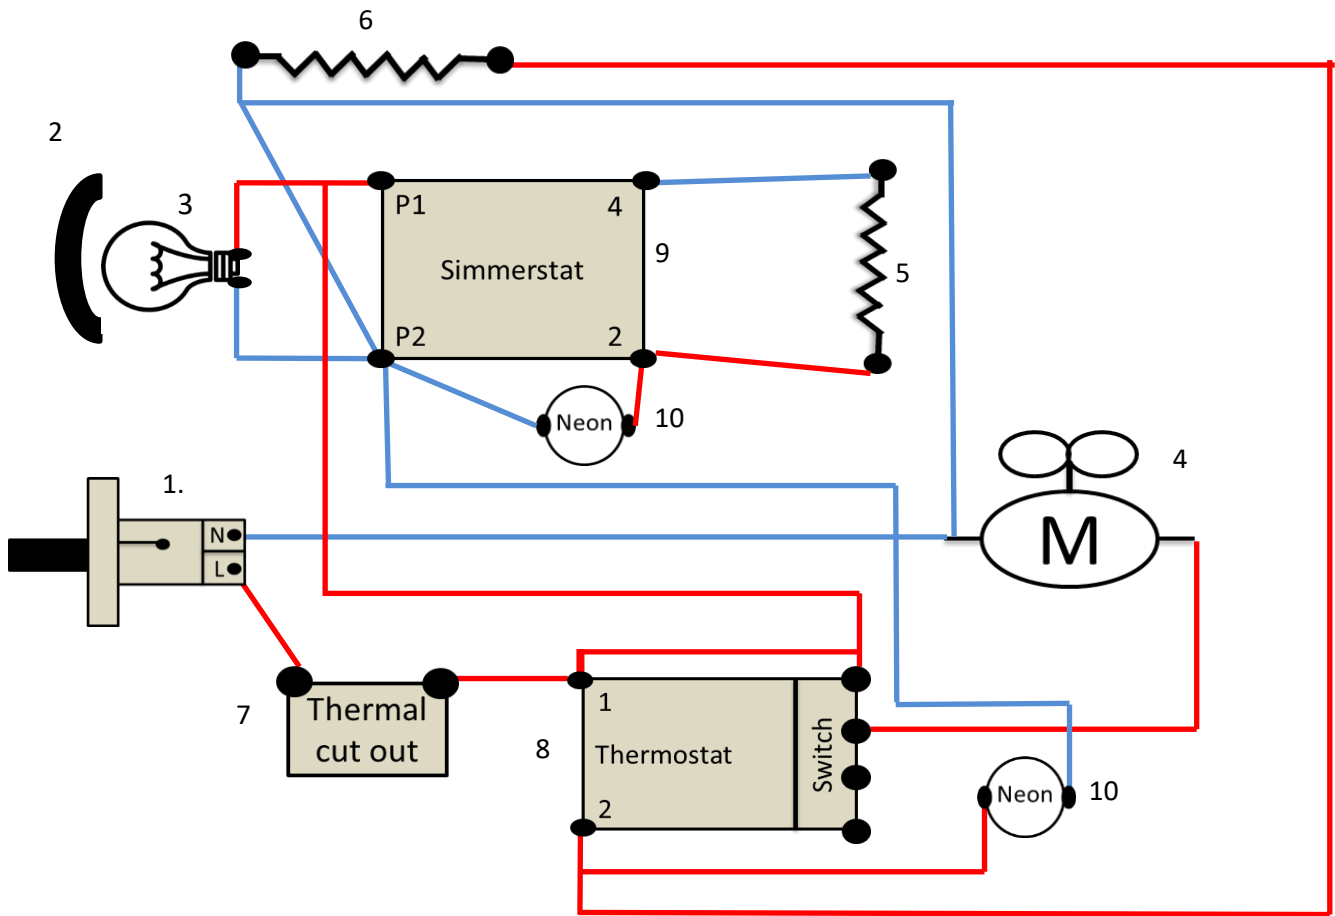

## Wiring diagram & electrical components

Product description	Part Number
1. Mains flex	190201
2. Top light assembly, inc lens	7001215Q
3. Top light halogen capsule bulb	G9400125
4. Fan motor	700000V
5. Bain Marie element	CC9010
6. Main Oven element	700001
7. Thermal cut out	190222
8. Thermostat with switch	COM-TS/SW
9. Simmerstat	6000110
10. Neon Indicator	190001A