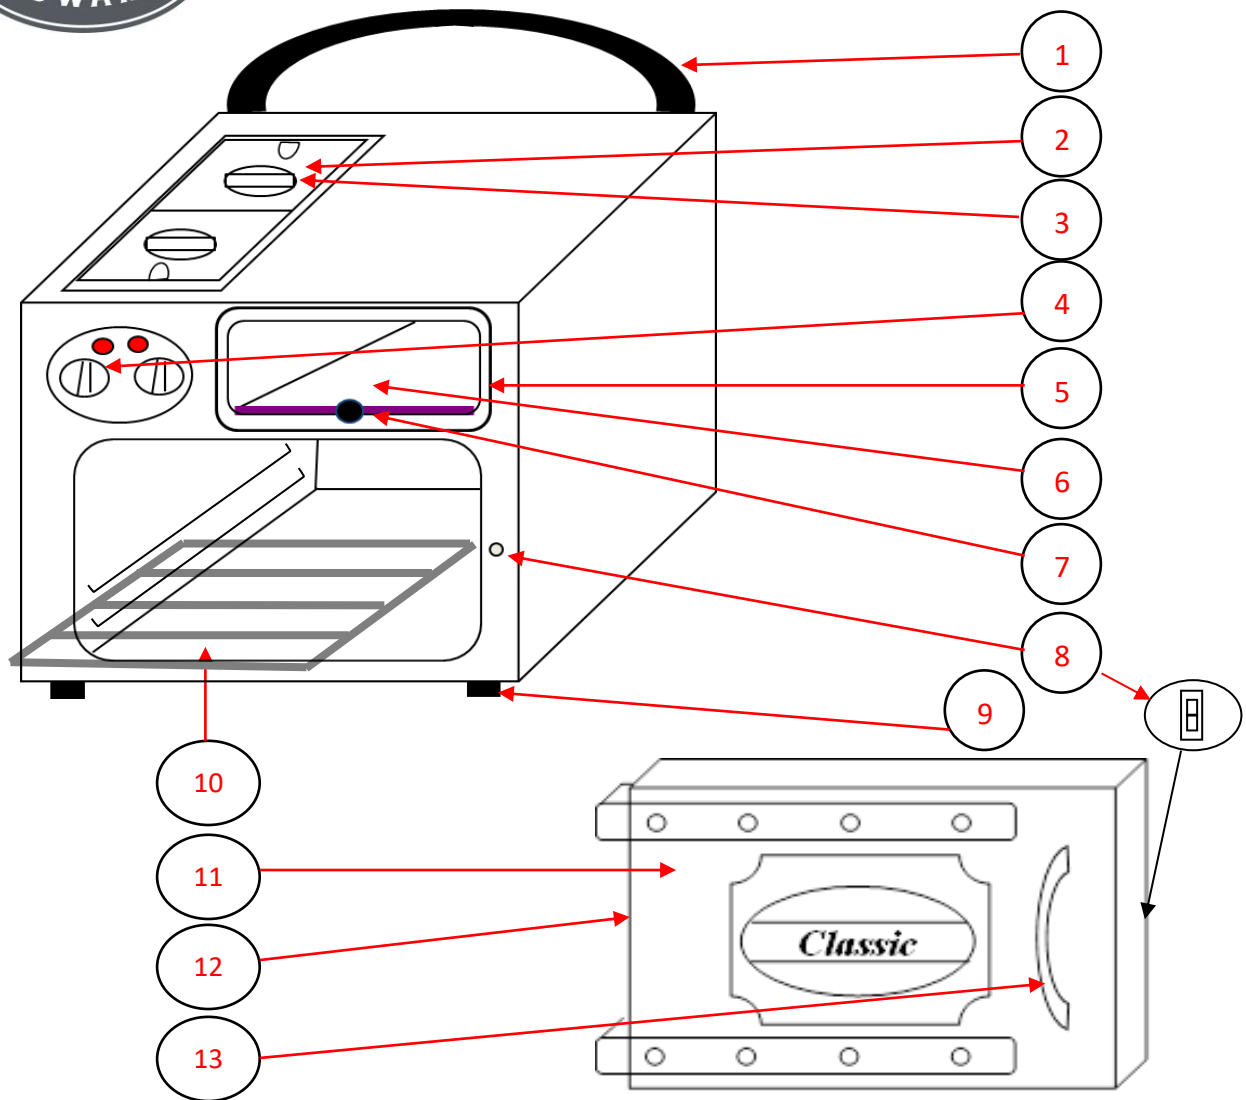

Classic Compact Oven: Parts list with diagram

Product description

1. Glass menu board
2. 1/6 gastronorm pot 100mm deep
3. 1/6 gastronorm notched lid
4. Control knob
5. Top door glass
6. Display area crumb tray
7. Top door knob
8. Door catch complete (roller and pin)
9. Oven feet (set of 4)
10. Wire tray
11. Cast door
12. Silicone door seal
13. Main door handle

Part number

- C-GMB
- 800110
- 800109
- 190304
- C-TDG
- C-TO/CT
- 500221
- 500415
- C-RF
- 700118V
- C700102V
- 700129V
- 700104